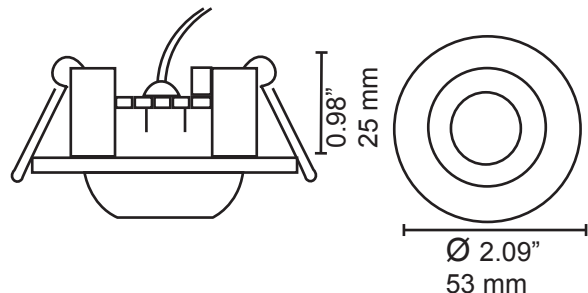

LedSpot55

| | |
|-----------------------|---|
| Frame | Adjustable spot of aluminum |
| Power | Constant current 350 mA led driver |
| Connection | Must be wired in series |
| Operating temperature | - 40 °C - + 60 °C |
| Life time | 100.000 h with a 30 % decrease in luminous flux |
| Warranty | Light unit: 6 years |

| Warm White | Beam angle 19 ° | CRI 80 |
|------------------|--------------------------|----------------|
| Distance (in/cm) | Illuminance maximum (lx) | Beam width (d) |
| 19.69' / 50 cm | 790 | 6.69' / 17 cm |
| 39.37' / 100 cm | 210 | 13.39' / 34 cm |
| 59.06' / 150 cm | 94 | 19.29' / 49 cm |
| 78.74' / 200 cm | 53 | 25.98' / 66 cm |

| Cool White | Beam angle 18 ° | CRI 70 |
|------------------|--------------------------|----------------|
| Distance (in/cm) | Illuminance maximum (lx) | Beam width (d) |
| 19.69' / 50 cm | 1210 | 6.3' / 16 cm |
| 39.37' / 100 cm | 320 | 12.2' / 31 cm |
| 59.06' / 150 cm | 145 | 17.72' / 45 cm |
| 78.74' / 200 cm | 83 | 25.98' / 66 cm |

| Neutral White | Beam angle 17 ° | CRI 80 |
|------------------|--------------------------|----------------|
| Distance (in/cm) | Illuminance maximum (lx) | Beam width (d) |
| 19.69' / 50 cm | 1180 | 5.91' / 15 cm |
| 39.37' / 100 cm | 310 | 11.42' / 29 cm |
| 59.06' / 150 cm | 141 | 17.32' / 44 cm |
| 78.74' / 200 cm | 81 | 22.83' / 58 cm |