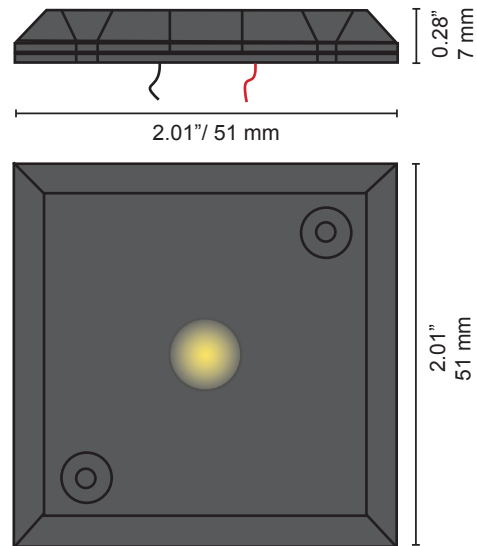

ThinSQ7

Frame	Painted aluminum (RAL9006) For special order: other colours
Power	Constant current 350 mA led driver
Connection	Must be wired in series
Operating temperature	- 40 °C - + 60 °C
Life time	100.000 h with a 30 % decrease in luminous flux
Warranty	Light unit: 6 years

Warm White	Beam angle 29 °	CRI 80
Distance (in/cm)	Illuminance maximum (lx)	Beam width (d)
19.69"/ 50 cm	280	10.24"/ 26 cm
39.37"/ 100 cm	70	20.08"/ 51 cm
59.06"/ 150 cm	30	30.31"/ 77 cm
78.74"/ 200 cm	15	40.55"/ 103 cm

Cool White	Beam angle 26 °	CRI 70
Distance (in/cm)	Illuminance maximum (lx)	Beam width (d)
19.69"/ 50 cm	620	9.06"/ 23 cm
39.37"/ 100 cm	155	17.72"/ 45 cm
59.06"/ 150 cm	70	27.17"/ 69 cm
78.74"/ 200 cm	40	36.22"/ 92 cm

Neutral White	Beam angle 25 °	CRI 80
Distance (in/cm)	Illuminance maximum (lx)	Beam width (d)
19.69"/ 50 cm	350	8.66"/ 22 cm
39.37"/ 100 cm	90	17.72"/ 45 cm
59.06"/ 150 cm	40	26.77"/ 68 cm
78.74"/ 200 cm	20	35.43"/ 90 cm

	Luminous flux of the light source
warm white	60 lm
neutral white	70 lm
cool white	90 lm

Product code	Model	Frame	Colour	W	K	Led
CEL110 212 175	ThinSQ7	Aluminum, RAL9006	warm white	1,25	2800	Rebel
CEL110 212 275	ThinSQ7	Aluminum, RAL9006	neutral white	1,25	4000	Rebel
CEL110 212 375	ThinSQ7	Aluminum, RAL9006	cool white	1,25	6000	Rebel