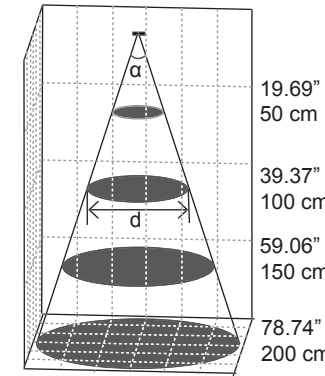

| Neutral White | Beam angle 17 ° | CRI 80 |
|------------------|--------------------------|----------------|
| Distance (in/cm) | Illuminance maximum (lx) | Beam width (d) |
| 19.69' / 50 cm | 1180 | 5.91' / 15 cm |
| 39.37' / 100 cm | 310 | 11.42' / 29 cm |
| 59.06' / 150 cm | 141 | 17.32' / 44 cm |
| 78.74' / 200 cm | 81 | 22.83' / 58 cm |

| Warm White | Beam angle 34 ° | CRI 80 |
|------------------|--------------------------|-----------------|
| Distance (in/cm) | Illuminance maximum (lx) | Beam width (d) |
| 19.69' / 50 cm | 790 | 12.2' / 31 cm |
| 39.37' / 100 cm | 210 | 24.41' / 62 cm |
| 59.06' / 150 cm | 94 | 36.61' / 93 cm |
| 78.74' / 200 cm | 53 | 48.82' / 124 cm |

| Cool White | Beam angle 37 ° | CRI 70 |
|------------------|--------------------------|-----------------|
| Distance (in/cm) | Illuminance maximum (lx) | Beam width (d) |
| 19.69' / 50 cm | 1210 | 12.99' / 33 cm |
| 39.37' / 100 cm | 320 | 25.98' / 66 cm |
| 59.06' / 150 cm | 145 | 39.76' / 101 cm |
| 78.74' / 200 cm | 83 | 53.54' / 136 cm |

| Neutral White | Beam angle 30 ° | CRI 80 |
|------------------|--------------------------|-----------------|
| Distance (in/cm) | Illuminance maximum (lx) | Beam width (d) |
| 19.69' / 50 cm | 1180 | 10.63' / 27 cm |
| 39.37' / 100 cm | 310 | 21.26' / 54 cm |
| 59.06' / 150 cm | 141 | 31.89' / 81 cm |
| 78.74' / 200 cm | 81 | 42.52' / 108 cm |