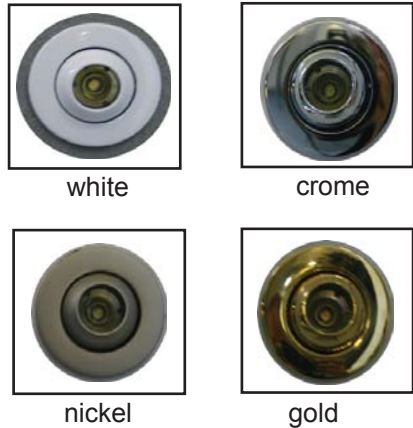

LedSpot55

Frame	Adjustable spot of aluminum
Power	Constant current 350 mA led driver
Connection	Must be wired in series
Operating temperature	- 40 °C - + 60 °C
Life time	100.000 h with a 30 % decrease in luminous flux
Warranty	Light unit: 6 years

Warm White	Beam angle 19 °	CRI 80
Distance (in/cm)	Illuminance maximum (lx)	Beam width (d)
19.69' / 50 cm	790	6.69' / 17 cm
39.37' / 100 cm	210	13.39' / 34 cm
59.06' / 150 cm	94	19.29' / 49 cm
78.74' / 200 cm	53	25.98' / 66 cm

Cool White	Beam angle 18 °	CRI 70
Distance (in/cm)	Illuminance maximum (lx)	Beam width (d)
19.69' / 50 cm	1210	6.3' / 16 cm
39.37' / 100 cm	320	12.2' / 31 cm
59.06' / 150 cm	145	17.72' / 45 cm
78.74' / 200 cm	83	25.98' / 66 cm

Neutral White	Beam angle 17 °	CRI 80
Distance (in/cm)	Illuminance maximum (lx)	Beam width (d)
19.69' / 50 cm	1180	5.91' / 15 cm
39.37' / 100 cm	310	11.42' / 29 cm
59.06' / 150 cm	141	17.32' / 44 cm
78.74' / 200 cm	81	22.83' / 58 cm

	Luminous flux of the light source
warm white	60 lm
neutral white	70 lm
cool white	90 lm

Product code	Model	Frame	Colour	W	K	Led
CEL110 055 113	LedSpot55K	White	warm white	1,25	2800	Rebel
CEL110 055 213	LedSpot55K	White	neutral white	1,25	4000	Rebel
CEL110 055 313	LedSpot55K	White	cool white	1,25	6000	Rebel
CEL110 055 143	LedSpot55K	Chrome	warm white	1,25	2800	Rebel
CEL110 055 243	LedSpot55K	Chrome	neutral white	1,25	4000	Rebel
CEL110 055 343	LedSpot55K	Chrome	cool white	1,25	6000	Rebel
CEL110 055 133	LedSpot55K	Nickel	warm white	1,25	2800	Rebel
CEL110 055 233	LedSpot55K	Nickel	neutral white	1,25	4000	Rebel
CEL110 055 333	LedSpot55K	Nickel	cool white	1,25	6000	Rebel
CEL110 055 123	LedSpot55K	Gold	warm white	1,25	2800	Rebel
CEL110 055 223	LedSpot55K	Gold	neutral white	1,25	4000	Rebel
CEL110 055 323	LedSpot55K	Gold	cool white	1,25	6000	Rebel