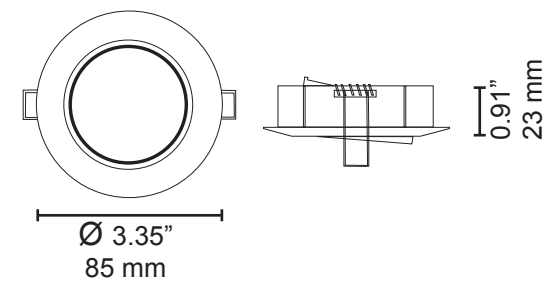

LedSpot100; round, adjustable frame

Optional: gold, satin gold, chrome, satin chrome, bronze

Frame	Aluminum frame, fixed or adjustable
Power	Constant current 350 mA led driver
Connection	Must be wired in series
Operating temperature	- 40 °C - + 60 °C
Life time	100.000 h with a 30 % decrease in luminous flux
Warranty	Light unit: 6 years