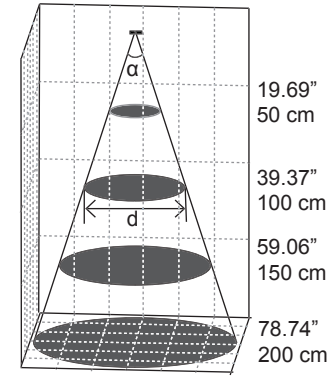

| Warm White | Beam angle 19 ° | CRI 80 |
|------------------|--------------------------|----------------|
| Distance (in/cm) | Illuminance maximum (lx) | Beam width (d) |
| 19.69' / 50 cm | 790 | 6.69' / 17 cm |
| 39.37' / 100 cm | 210 | 13.39' / 34 cm |
| 59.06' / 150 cm | 94 | 19.29' / 49 cm |
| 78.74' / 200 cm | 53 | 25.98' / 66 cm |

| Cool White | Beam angle 18 ° | CRI 70 |
|------------------|--------------------------|----------------|
| Distance (in/cm) | Illuminance maximum (lx) | Beam width (d) |
| 19.69' / 50 cm | 1210 | 6.3' / 16 cm |
| 39.37' / 100 cm | 320 | 12.2' / 31 cm |
| 59.06' / 150 cm | 145 | 17.72' / 45 cm |
| 78.74' / 200 cm | 83 | 25.98' / 66 cm |

| Neutral White | Beam angle 17 ° | CRI 80 |
|------------------|--------------------------|----------------|
| Distance (in/cm) | Illuminance maximum (lx) | Beam width (d) |
| 19.69' / 50 cm | 1180 | 5.91' / 15 cm |
| 39.37' / 100 cm | 310 | 11.42' / 29 cm |
| 59.06' / 150 cm | 141 | 17.32' / 44 cm |
| 78.74' / 200 cm | 81 | 22.83' / 58 cm |

| Warm White | Beam angle 34 ° | CRI 80 |
|------------------|--------------------------|-----------------|
| Distance (in/cm) | Illuminance maximum (lx) | Beam width (d) |
| 19.69' / 50 cm | 790 | 12.2' / 31 cm |
| 39.37' / 100 cm | 210 | 24.41' / 62 cm |
| 59.06' / 150 cm | 94 | 36.61' / 93 cm |
| 78.74' / 200 cm | 53 | 48.82' / 124 cm |