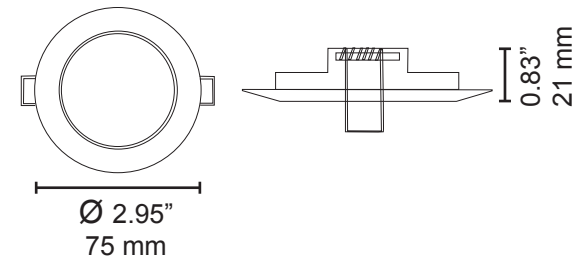

Optional: gold, satin gold, chrome, satin chrome, bronze