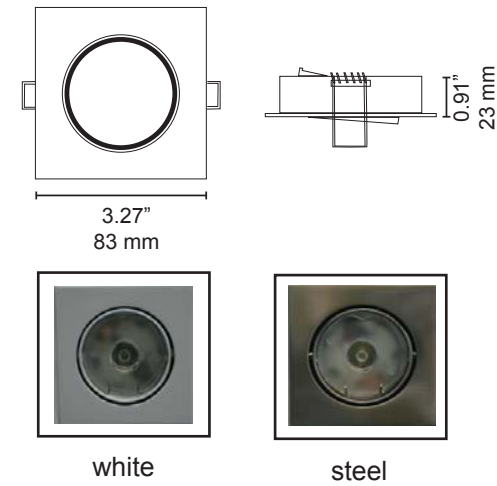

| | Luminous flux of the light source |
|---------------|-----------------------------------|
| warm white | 60 lm |
| neutral white | 70 lm |
| cool white | 90 lm |

LedSpot100; round, fixed frame

| Product code | Model | Frame | Colour | W | K | Led |
|----------------|-------------|-------|---------------|------|------|-------|
| CEL110 100 114 | LedSpot100P | White | warm white | 1,25 | 2800 | Rebel |
| CEL110 100 214 | LedSpot100P | White | neutral white | 1,25 | 4000 | Rebel |
| CEL110 100 314 | LedSpot100P | White | cool white | 1,25 | 6000 | Rebel |
| CEL110 100 164 | LedSpot100P | Steel | warm white | 1,25 | 2800 | Rebel |
| CEL110 100 264 | LedSpot100P | Steel | neutral white | 1,25 | 4000 | Rebel |
| CEL110 100 364 | LedSpot100P | Steel | cool white | 1,25 | 6000 | Rebel |

LedSpot100; round, adjustable frame

| Product code | Model | Frame | Colour | W | K | Led |
|----------------|--------------|-------|---------------|------|------|-------|
| CEL110 101 114 | LedSpot100PK | White | warm white | 1,25 | 2800 | Rebel |
| CEL110 101 214 | LedSpot100PK | White | neutral white | 1,25 | 4000 | Rebel |
| CEL110 101 314 | LedSpot100PK | White | cool white | 1,25 | 6000 | Rebel |
| CEL110 101 164 | LedSpot100PK | Steel | warm white | 1,25 | 2800 | Rebel |
| CEL110 101 264 | LedSpot100PK | Steel | neutral white | 1,25 | 4000 | Rebel |
| CEL110 101 364 | LedSpot100PK | Steel | cool white | 1,25 | 6000 | Rebel |

LedSpot100; square, adjustable frame

LedSpot100; square, with glass

Glass with shape
Frame: chrome

| | |
|-----------------------|---|
| Frame | Aluminum frame, fixed or adjustable |
| Power | Constant current 350 mA led driver |
| Connection | Must be wired in series |
| Operating temperature | - 40 °C - + 60 °C |
| Life time | 100.000 h with a 30 % decrease in luminous flux |
| Warranty | Light unit: 6 years |