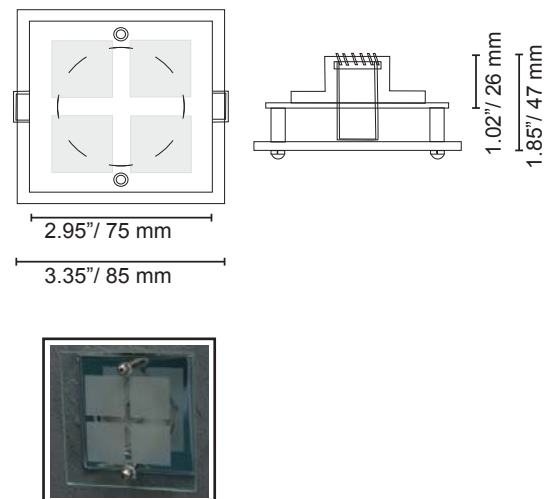

LedSpot100; round, adjustable frame

| Product code | Model | Frame | Colour | W | K | Led |
|----------------|--------------|-------|---------------|------|------|-------|
| CEL110 101 114 | LedSpot100PK | White | warm white | 1,25 | 2800 | Rebel |
| CEL110 101 214 | LedSpot100PK | White | neutral white | 1,25 | 4000 | Rebel |
| CEL110 101 314 | LedSpot100PK | White | cool white | 1,25 | 6000 | Rebel |
| CEL110 101 164 | LedSpot100PK | Steel | warm white | 1,25 | 2800 | Rebel |
| CEL110 101 264 | LedSpot100PK | Steel | neutral white | 1,25 | 4000 | Rebel |
| CEL110 101 364 | LedSpot100PK | Steel | cool white | 1,25 | 6000 | Rebel |

LedSpot100; square, adjustable frame

LedSpot100; square, with glass

Glass with shape
Frame: chrome

| | |
|-----------------------|---|
| Frame | Aluminum frame, fixed or adjustable |
| Power | Constant current 350 mA led driver |
| Connection | Must be wired in series |
| Operating temperature | - 40 °C - + 60 °C |
| Life time | 100.000 h with a 30 % decrease in luminous flux |
| Warranty | Light unit: 6 years |