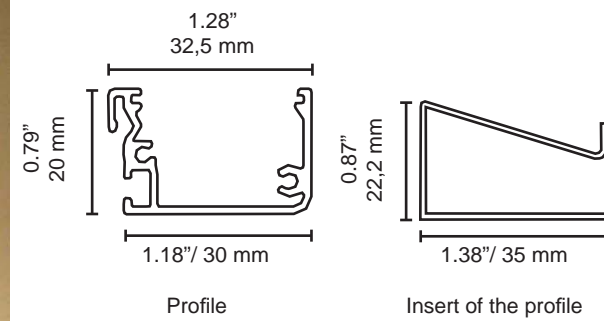

Led moulding lights

Frame	Anodized aluminum
Operating temperature	- 40 °C - + 60 °C
Life time	100.000 h with a 30 % decrease in luminous flux
Warranty	Light unit: 6 years

Made in Finland

Candee L.

We reserve the right to make changes to our products

Led moulding lights

Led moulding profile

Product code	Model	Frame	Colour	W	K	Led
CEL130 202 174	Led moulding light l = 118.11" / 3000 mm	Anodized aluminum	warm white	21/m	2800	Rebel
CEL130 202 274	Led moulding light l = 118.11" / 3000 mm	Anodized aluminum	neutral white	21/m	4000	Rebel

Elhah600 (23.62")

Product code	Model	Frame	Colour	W	K	Led
CEL130 171 170	Elhah600 (23.62")	Aluminum	warm white	12	2800	Rebel
CEL130 171 270	Elhah600 (23.62")	Aluminum	neutral white	12	4000	Rebel
CEL130 171 370	Elhah600 (23.62")	Aluminum	cool white	12	6000	Rebel

Elhah1200 (47.24")

Product code	Model	Frame	Colour	W	K	Led
CEL130 172 170	Elhah1200 (47.24")	Aluminum	warm white	12	2800	Rebel
CEL130 172 270	Elhah1200 (47.24")	Aluminum	neutral white	12	4000	Rebel
CEL130 172 370	Elhah1200 (47.24")	Aluminum	cool white	12	6000	Rebel