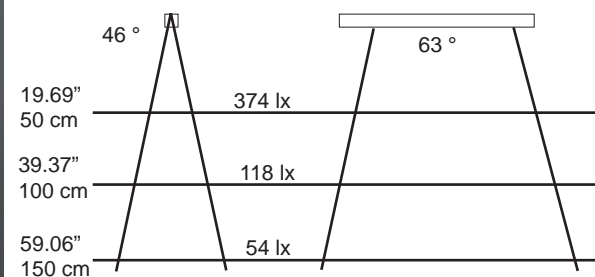

Led moulding lights, special solutions

Frame	Profil: Aluminum End plate: walnut
Power	110 VAC, 60 Hz
Connection	Wall blug
Operating temperature	0 °C - + 60 °C
Life time	50.000 h with a 30 % decrease in luminous flux
Warranty	Light unit: 6 years

K&M Modus

Led moulding lights, special solutions

K&M Modus

Product code	Model	Frame	Colour	W	K	Led
CEL130 206 270	K&M Modus	Aluminum + walnut	neutral white	12	4000	Rebel
CEL130 206 370	K&M Modus	Aluminum+ walnut	cool white	12	6000	Rebel