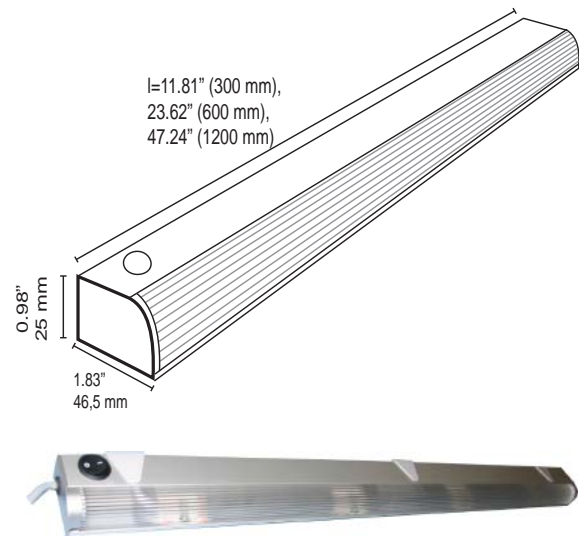

Led moulding lights

Frame	Anodized aluminum Prismatic cover
Power	110 VAC, 60 Hz, wall blug
Operating temperature	0 °C - + 60 °C
Life time	50.000 h with a 30 % decrease luminous flux
Warranty	Light unit 6 years

Led moulding lights

Elhah300 (11.81")

Product code	Model	Frame	Colour	W	K	Led
CEL130 170 170	Elhah300 (11.81")	Aluminum	warm white	12	2800	Rebel
CEL130 170 270	Elhah300 (11.81")	Aluminum	neutral white	12	4000	Rebel
CEL130 170 370	Elhah300 (11.81")	Aluminum	cool white	12	6000	Rebel

Elhah600 (23.62")

Product code	Model	Frame	Colour	W	K	Led
CEL130 171 170	Elhah600 (23.62")	Aluminum	warm white	12	2800	Rebel
CEL130 171 270	Elhah600 (23.62")	Aluminum	neutral white	12	4000	Rebel
CEL130 171 370	Elhah600 (23.62")	Aluminum	cool white	12	6000	Rebel

Elhah1200 (47.24")

Product code	Model	Frame	Colour	W	K	Led
CEL130 172 170	Elhah1200 (47.24")	Aluminum	warm white	12	2800	Rebel
CEL130 172 270	Elhah1200 (47.24")	Aluminum	neutral white	12	4000	Rebel
CEL130 172 370	Elhah1200 (47.24")	Aluminum	cool white	12	6000	Rebel