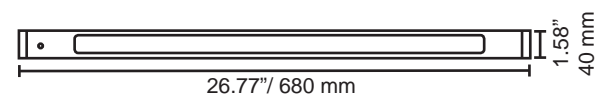

Led moulding lights, special solutions