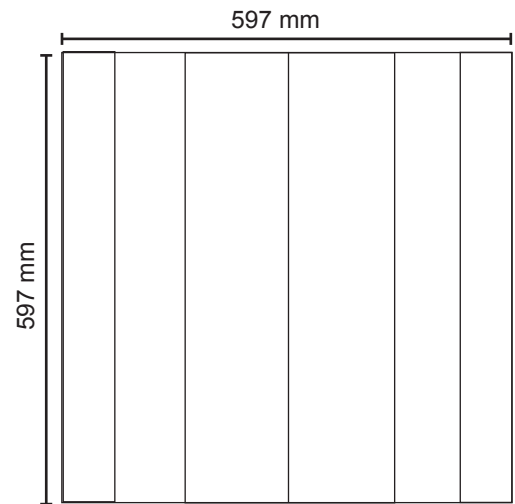

Led light panel

We reserve the right
to make changes to
our products

Candeo L.

Made in Finland

www.candeeffect.com

Led light panel

Led light panel

Frame	Box: Aluminum, white
Power	230 VAC
Operating temperature	- 40 °C - + 60 °C
Life time	100.000 h with a 30 % decrease in luminous flux
Warranty	Light unit: 6 years
Installation	T-porfile (15 mm and 24 mm) It fits in 600 mm concealed ceilings
Dimming	1 - 10 V
Weight	5,2 kg

Made in Finland

www.candeeffect.com

Candee E.

We reserve the right
to make changes to
our products

Led light panel

Neutral White 2 x 6 led	Beam angle 50 x 53 °	CRI 80
Distance (cm)	Illuminance maximum (lx)	Beam width (d)
50 cm	755	74 x 84 cm
100 cm	250	125 x 137 cm
150 cm	115	188 x 201 cm
200 cm	70	

Cool White 2 x 6 led	Beam angle 50 x 53 °	CRI 70
Distance (cm)	Illuminance maximum (lx)	Beam width (d)
50 cm	945	74 x 84 cm
100 cm	310	125 x 137 cm
150 cm	145	188 x 201 cm
200 cm	85	

Neutral White 2 x 12 led	Beam angle 50 x 53 °	CRI 80
Distance (cm)	Illuminance maximum (lx)	Beam width (d)
50 cm	1510	74 x 84 cm
100 cm	495	125 x 137 cm
150 cm	230	188 x 201 cm
200 cm	140	

Cool White 2 x 12 led	Beam angle 50 x 53 °	CRI 70
Distance (cm)	Illuminance maximum (lx)	Beam width (d)
50 cm	1890	74 x 84 cm
100 cm	620	125 x 137 cm
150 cm	290	188 x 201 cm
200 cm	170	

	Luminous flux of the light source 2 x 6 led	Luminous flux of the light source 2 x 12 led
neutral white	1536 lm	3072 lm
cool white	1920 lm	3840 lm