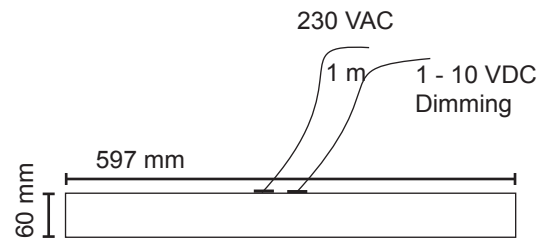

Led light panel

We reserve the right
to make changes to
our products

Candeo L.

Made in Finland

www.candeeffect.com

Led light panel

Led light panel

Frame	Box: Aluminum, white
Power	230 VAC
Operating temperature	- 40 °C - + 60 °C
Life time	100.000 h with a 30 % decrease in luminous flux
Warranty	Light unit: 6 years
Installation	T-porfile (15 mm and 24 mm) It fits in 600 mm concealed ceilings
Dimming	1 - 10 V
Weight	5,2 kg

Made in Finland

www.candeeffect.com

Candee E.

We reserve the right
to make changes to
our products

Led light panel

Neutral White 2 x 6 led	Beam angle 50 x 53 °	CRI 80
Distance (cm)	Illuminance maximum (lx)	Beam width (d)
50 cm	755	74 x 84 cm
100 cm	250	125 x 137 cm
150 cm	115	188 x 201 cm
200 cm	70	

Cool White 2 x 6 led	Beam angle 50 x 53 °	CRI 70
Distance (cm)	Illuminance maximum (lx)	Beam width (d)
50 cm	945	74 x 84 cm
100 cm	310	125 x 137 cm
150 cm	145	188 x 201 cm
200 cm	85	

Neutral White 2 x 12 led	Beam angle 50 x 53 °	CRI 80
Distance (cm)	Illuminance maximum (lx)	Beam width (d)
50 cm	1510	74 x 84 cm
100 cm	495	125 x 137 cm
150 cm	230	188 x 201 cm
200 cm	140	

Cool White 2 x 12 led	Beam angle 50 x 53 °	CRI 70
Distance (cm)	Illuminance maximum (lx)	Beam width (d)
50 cm	1890	74 x 84 cm
100 cm	620	125 x 137 cm
150 cm	290	188 x 201 cm
200 cm	170	

	Luminous flux of the light source 2 x 6 led	Luminous flux of the light source 2 x 12 led
neutral white	1536 lm	3072 lm
cool white	1920 lm	3840 lm