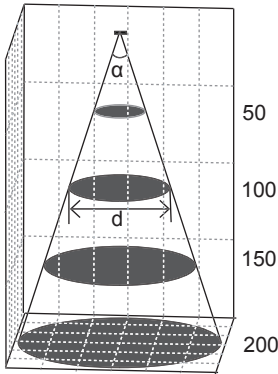

Led light panel

We reserve the right
to make changes to
our products

Candeo L.

Made in Finland

www.candeeffect.com

Led light panel

Led light panel

Frame	Box: Aluminum, white
Power	230 VAC
Operating temperature	- 40 °C - + 60 °C
Life time	100.000 h with a 30 % decrease in luminous flux
Warranty	Light unit: 6 years
Installation	T-porfile (15 mm and 24 mm) It fits in 600 mm concealed ceilings
Dimming	1 - 10 V
Weight	5,2 kg

Made in Finland

www.candeeffect.com

Candee E.

We reserve the right
to make changes to
our products

Led light panel

Neutral White 2 x 6 led	Beam angle 50 x 53 °	CRI 80
Distance (cm)	Illuminance maximum (lx)	Beam width (d)
50 cm	755	74 x 84 cm
100 cm	250	125 x 137 cm
150 cm	115	188 x 201 cm
200 cm	70	

Cool White 2 x 6 led	Beam angle 50 x 53 °	CRI 70
Distance (cm)	Illuminance maximum (lx)	Beam width (d)
50 cm	945	74 x 84 cm
100 cm	310	125 x 137 cm
150 cm	145	188 x 201 cm
200 cm	85	

Neutral White 2 x 12 led	Beam angle 50 x 53 °	CRI 80
Distance (cm)	Illuminance maximum (lx)	Beam width (d)
50 cm	1510	74 x 84 cm
100 cm	495	125 x 137 cm
150 cm	230	188 x 201 cm
200 cm	140	

Cool White 2 x 12 led	Beam angle 50 x 53 °	CRI 70
Distance (cm)	Illuminance maximum (lx)	Beam width (d)
50 cm	1890	74 x 84 cm
100 cm	620	125 x 137 cm
150 cm	290	188 x 201 cm
200 cm	170	

	Luminous flux of the light source 2 x 6 led	Luminous flux of the light source 2 x 12 led
neutral white	1536 lm	3072 lm
cool white	1920 lm	3840 lm